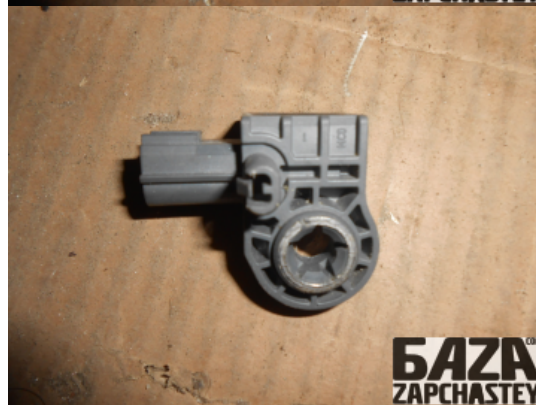

webroman2@gmail.com

**Work time**

Пн-Пт 09:00-18:00

Part - Crash sensor**Title****New code****Position**

elect63264100016 Front

**Original no.****Manufacturer number**

31451528

-

**Functionality State**

OK Used

**Body number Manufacturer**

-

Volvo

Car - VOLVO XC90 (2015 - 2025)

VIN code	Year	Millage (km)	Fuel
-	2023	317	Бензин
Color	Color code	Body	Cabin
-	-	-	-
Engine	Engine code	Gearbox / Gear ratio	Gearbox number
-	B420T	Auto /	AWF8G45 AWD