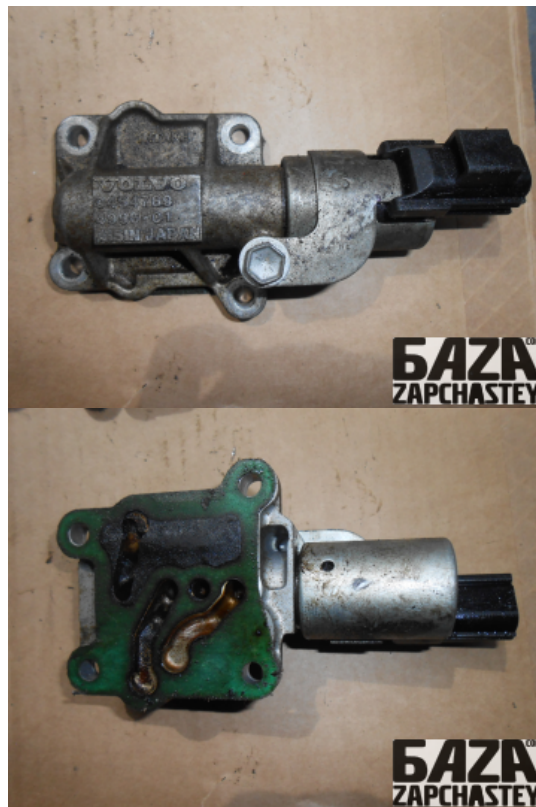

New code

eng5221000000011

.title { border-bottom: solid 1px #ddd !important; }

**2,165.00 uah.****Warranty:** 1 месяц

Cost of delivery / Delivery time

- / -

**VOLVOSERVICE**

.map-view { font-size: 120%; margin-bottom: 10px; display: block; }

webroman2@gmail.com

**Work time**

Пн-Пт 09:00-18:00

Part - Camshaft adjusting valve**Title****New code**

eng5221000000011 -

**Original no.**

9454789

**Position**

-

**Manufacturer number**

-

**Functionality State**

OK Used

**Body number Manufacturer**

- Volvo

Car - VOLVO S40/V40 (1995-2004)

<b>VIN code</b>	<b>Year</b>	<b>Millage (km)</b>	<b>Fuel</b>
-	1999	65,200	Бензин
<b>Color</b>	<b>Color code</b>	<b>Body</b>	<b>Cabin</b>
-	-	-	-
<b>Engine</b>	<b>Engine code</b>	<b>Gearbox / Gear ratio</b>	<b>Gearbox number</b>
-	B4204T	Mechanics /	M56